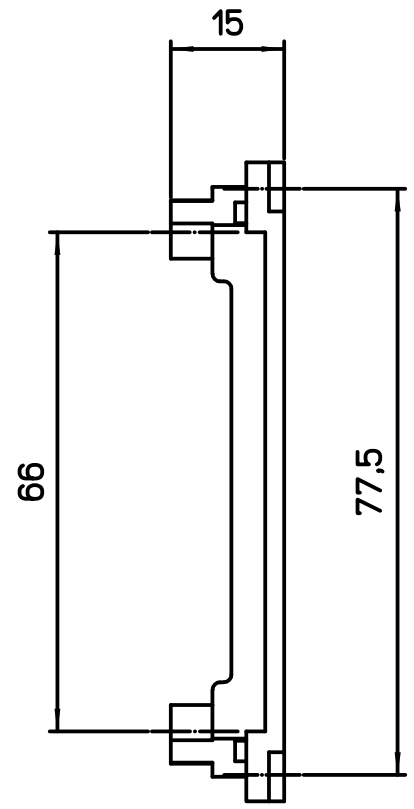

Diritti riservati All rights reserved

dimensions in mm
Date 18/07/16
Sign. D. Bonino

CR 25/16  
Adaptor plates for insert mounting.

Scale 1:1
--------------