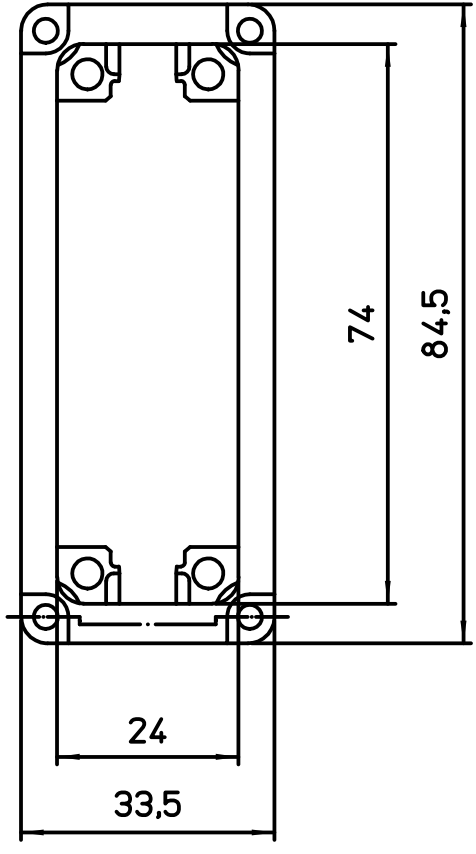

Diritti riservati All rights reserved

dimensions in mm
Date 18/07/16
Sign. D. Bonino

CR 25/16  
Adaptor plates for insert mounting.

Scale 1:1
--------------