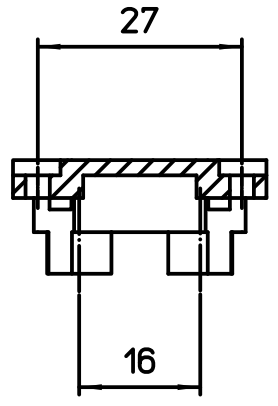

Diritti riservati All rights reserved

dimensions in mm
Date 18/07/16
Sign. D. Bonino

CR 25/16  
Adaptor plates for insert mounting.

Scale 1:1
--------------